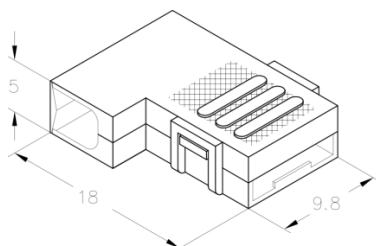

26330**

6,3 (.250) UP-STA FLAG SERIES - RECEPTACLE HOUSINGS

Description UP – Standard flag receptacle housing - 1 way. Middle opening

Thermal characteristics

Part Number	Raw Material	Flammability Class (UL 94)	Glow Wire Flammability Index (IEC60695-2-12)	RTI Electrical (Max. Operating Temp.)
263301*	PA66	V2	850°C	110°C
263303*	PA66/6	V0	960°C	140°C
263304*	PANF	NF	960°C	65°C

* Colour

Compatibility (Terminals supported)

Wire size (mm ²)	UP – Standard flag receptacle
0.5 – 1.0	5420.**
1.0 – 2.5	5422.**

Mechanical properties (T.B.D)

Drawing

Note: (T.B.D) To be determined

Disclaimer