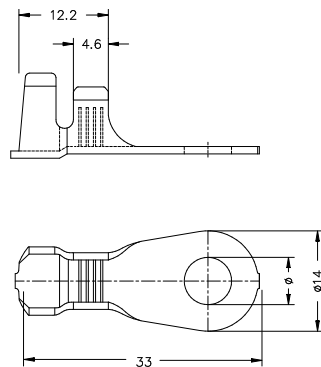

3306.** RING TERMINALS · WITH INSULATION SUPPORT

Specification 14 mm Plate

Ø (mm) 6,5

Din Esp

Wire size mm² (AWG) 6-10 (10-8)

Ø Insulation (mm) 4,6-7,7

Materials, temperature and contact resistance

Part nr.	Material	Finishing	Max. Temp. (°C)
3306.00	Brass	Natural	110
3306.02	Brass	Tin plated	120
3306.30	Bronze	Natural	120
3306.32	Bronze	Tin plated	130

Material thickness (mm) 1

Application tool MN3306

Wire strip length 5.2 (±0.5) mm

Crimping parameters & pull out force

Wire section (±10%)	Conductor		Insulator	Pull-out force (N)
	Height (mm)	Width (mm)	Width (mm)	
6.00 mm ²	4.20 (±0.05)	6.53 (±0.05)	8.68 (±0.10)	360N @ 60s
8.00 mm ²	4.40 (±0.05)	6.57 (±0.05)	8.68 (±0.10)	≥ 500N
10.00 mm ²	4.60 (±0.05)	6.60 (±0.05)	8.70 (±0.10)	≥ 500N

Values only valid for the application tool specified upwards. The insulator widths are only indicative as they are dependent on the sheath thickness of the wire used.

Winding number 1000

Approvals

Drawing

3306.**
RING TERMINALS · WITH INSULATION SUPPORT**Disclaimer**

Data obtained from Escubedo Laboratory essays, using own methodology, cabling, equipment and original crimping tools, done in laboratory conditions and following the indicated standards, errors and omissions excepted. This document has no contractual meaning and it is publicised only for informative purposes. It can be changed without prior notice. The end customer has the sole responsibility to check these characteristics in its environment and with its own components, manufacturing methods and equipment. See also the full range product overview if available. For further information please visit our web site or contact us