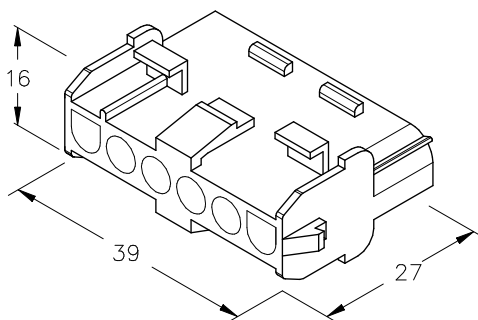

¹ Valid for UP-LOK series

Counterpart 22156**

Approved regulations

Part nr.	Approval	Standard	File	Certified framework
2214610 ¹	UL	UL 1977	E223221 / E222213	V2 / RTI Elec., Max. Operating Temp, 85°C

¹ Cat. No. meets with the standard UL1977 as a component of UP-LOK full connection system
Max. Rated Voltage 400V

Approvals

Drawing

22146**
STANDARD UP-LOK · CONNECTORS

(T.B.D.): To be determined

Disclaimer

Data obtained from Escubedo Laboratory essays, using own methodology, cablings, equipment and original crimping tools, done in laboratory conditions and following the indicated standards, errors and omissions excepted. This document has no contractual meaning and it is publicised only for informative purposes. It can be changed without prior notice. The end customer has the sole responsibility to check these characteristics in its environment and with its own components, manufacturing methods and equipment. See also the full range product overview if available. For further information please visit our web site or contact us